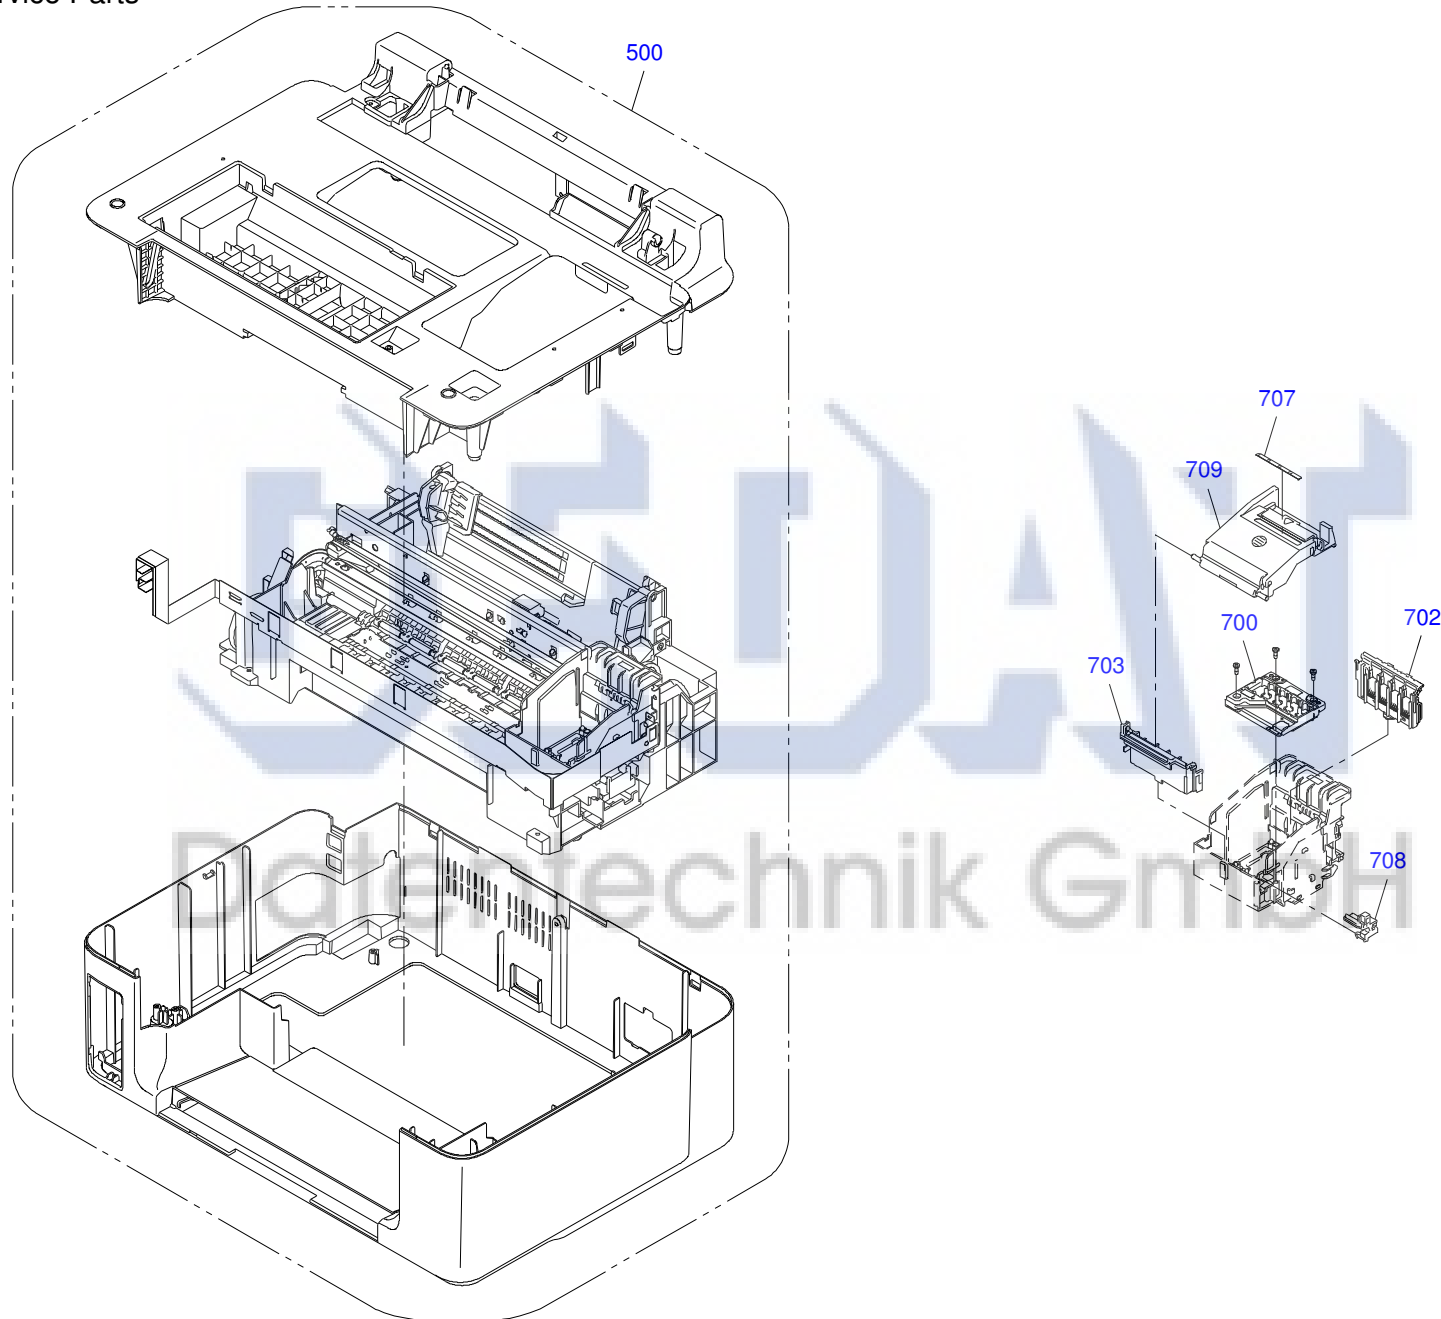

Only numbered Service Parts
are available.

PX-602F/WORKFORCE 610/WORKFORCE615/EPSON STYLUS SX610FW
EPSON STYLUS OFFICE BX610FW/TX610FW

No.5

Rev.01 CA50-MECH-021